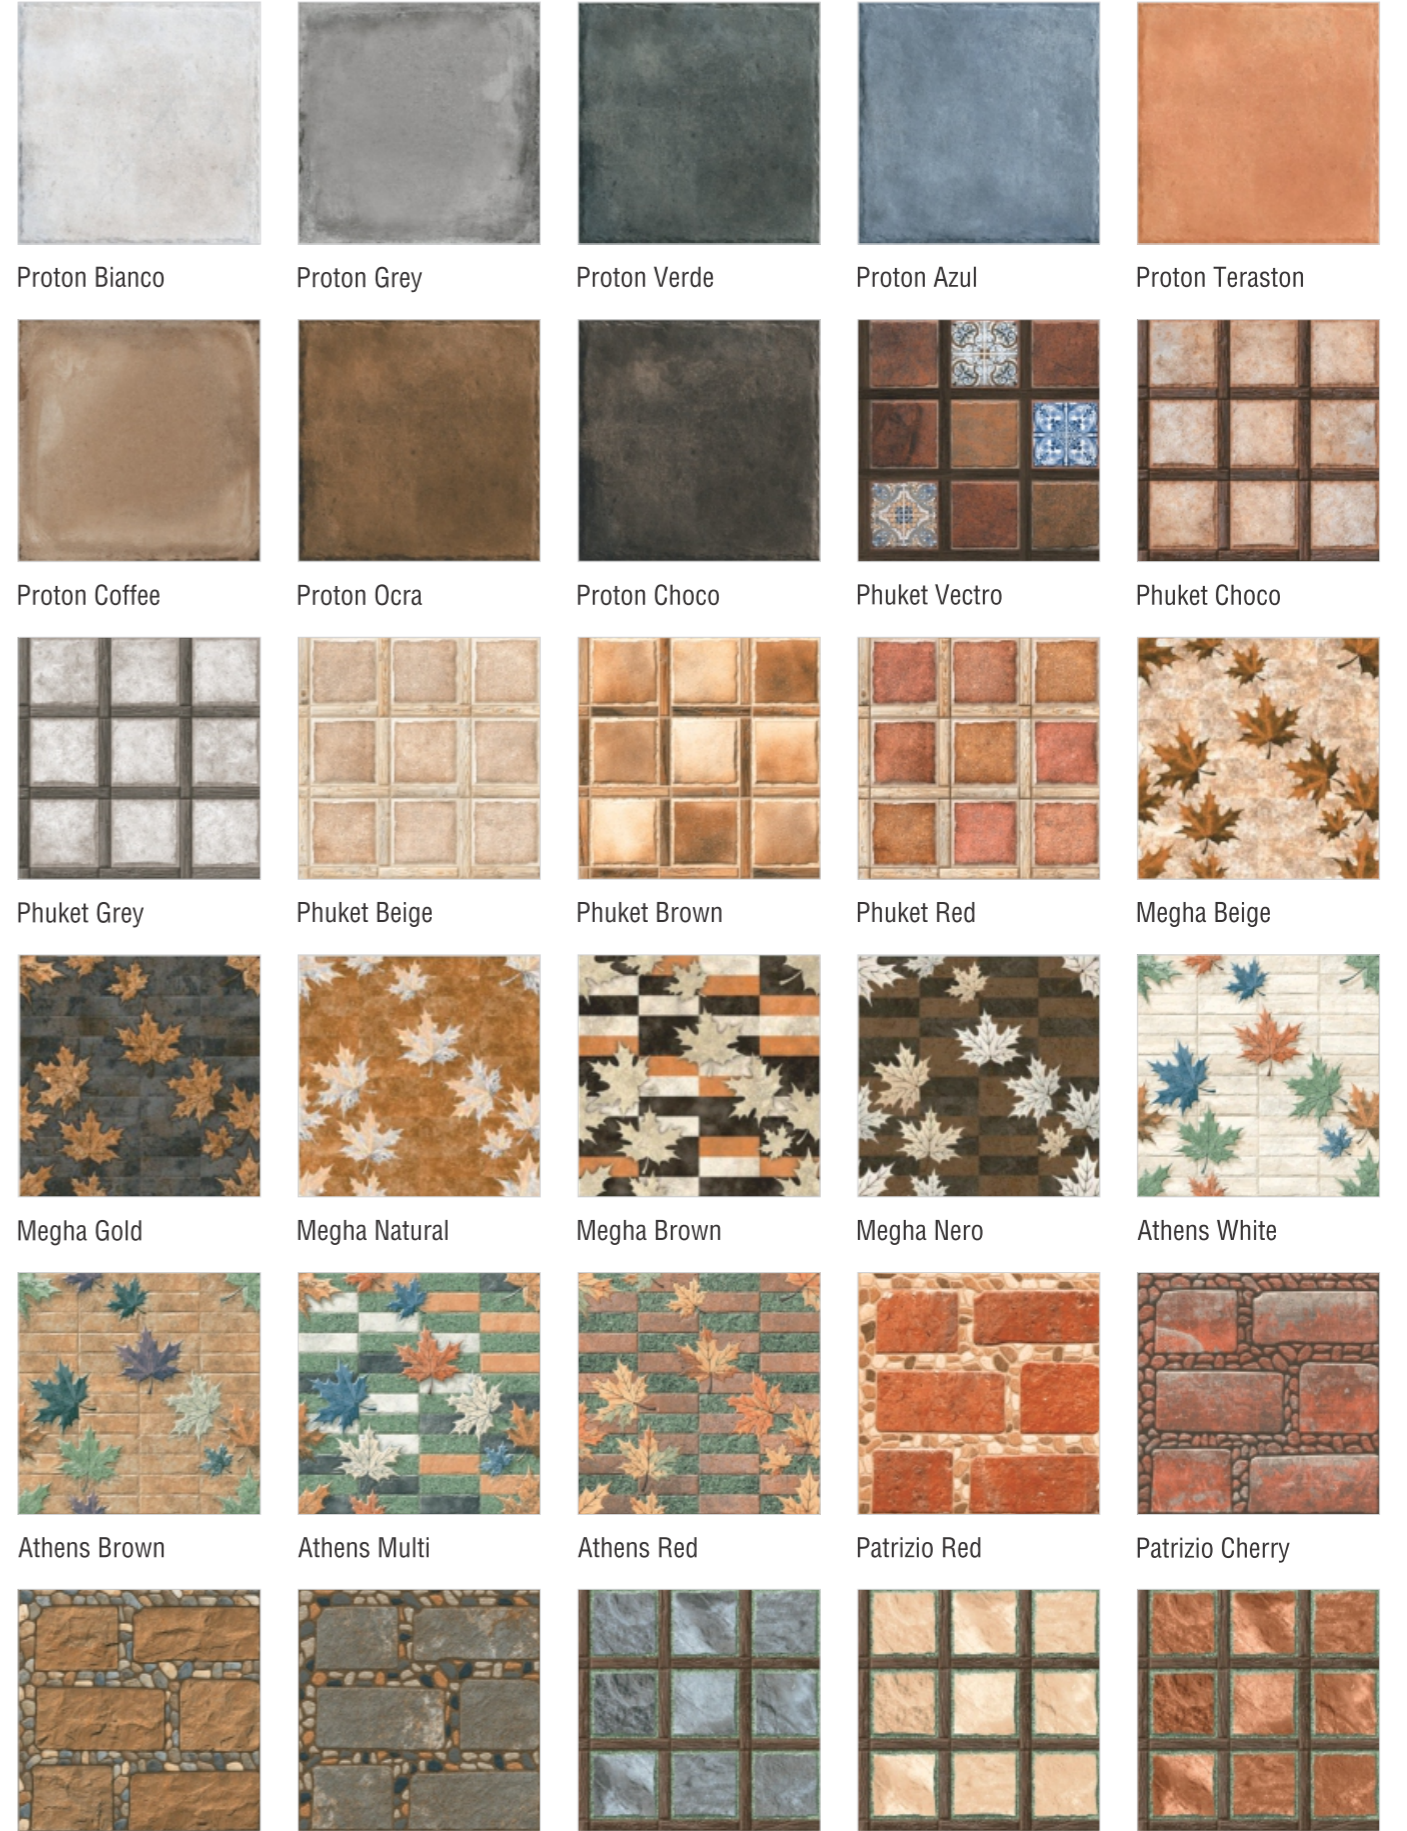

Proton Bianco

Proton Grey

Proton Verde

Proton Azul

Proton Teraston

Proton Coffee

Proton Ocra

Proton Choco

Phuket Vectro

Phuket Choco

Phuket Grey

Phuket Beige

Phuket Brown

Phuket Red

Megha Beige

Megha Gold

Megha Natural

Megha Brown

Megha Nero

Athens White

Athens Brown

Athens Multi

Athens Red

Patrizio Red

Patrizio Cherry

Patrizio Choco

Patrizio Natural

Nicola Grey

Nicola Beige

Nicola Terastone