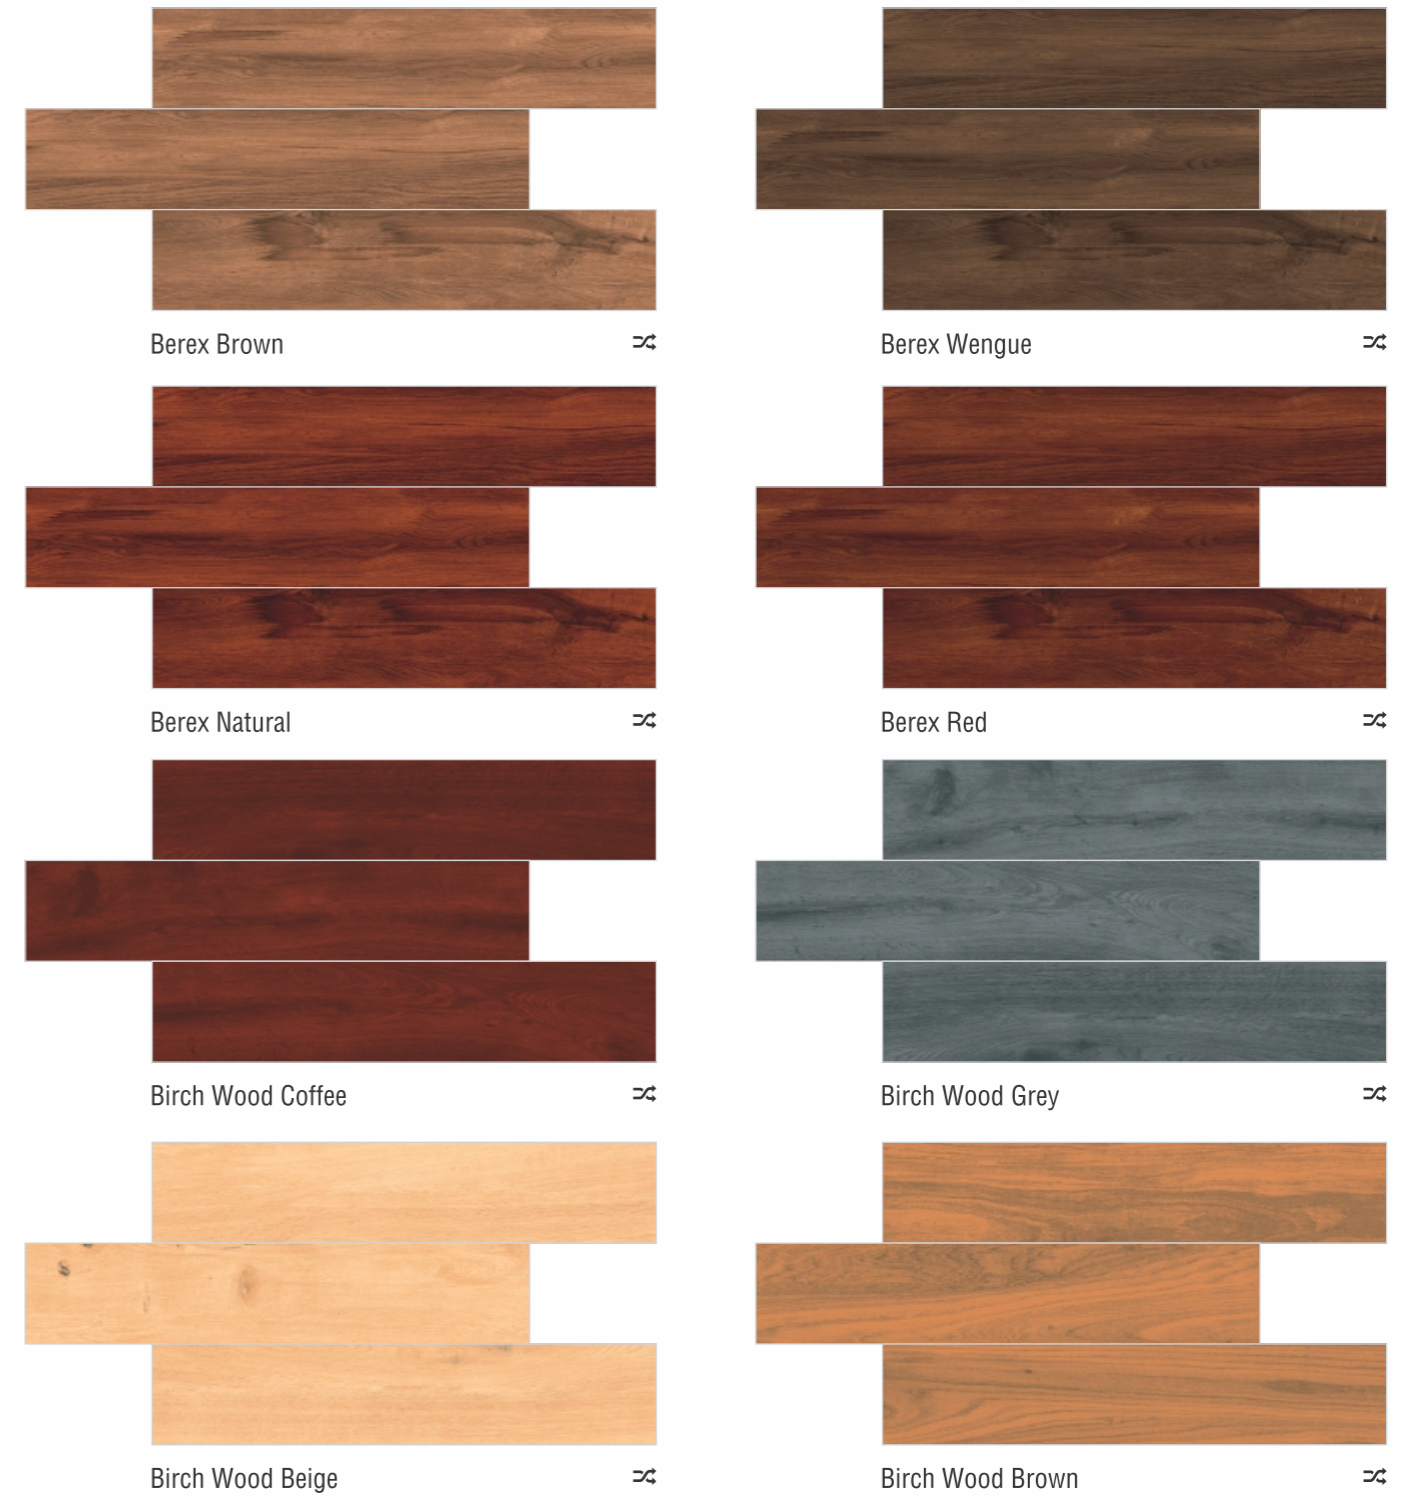

Roxy Black

Rumi Blue

Rumi Choco

Rumi Grey

Ponzio Azul

Create Contemporary
Zen with Woody Flourishes

Coal Beige

Coal Grey